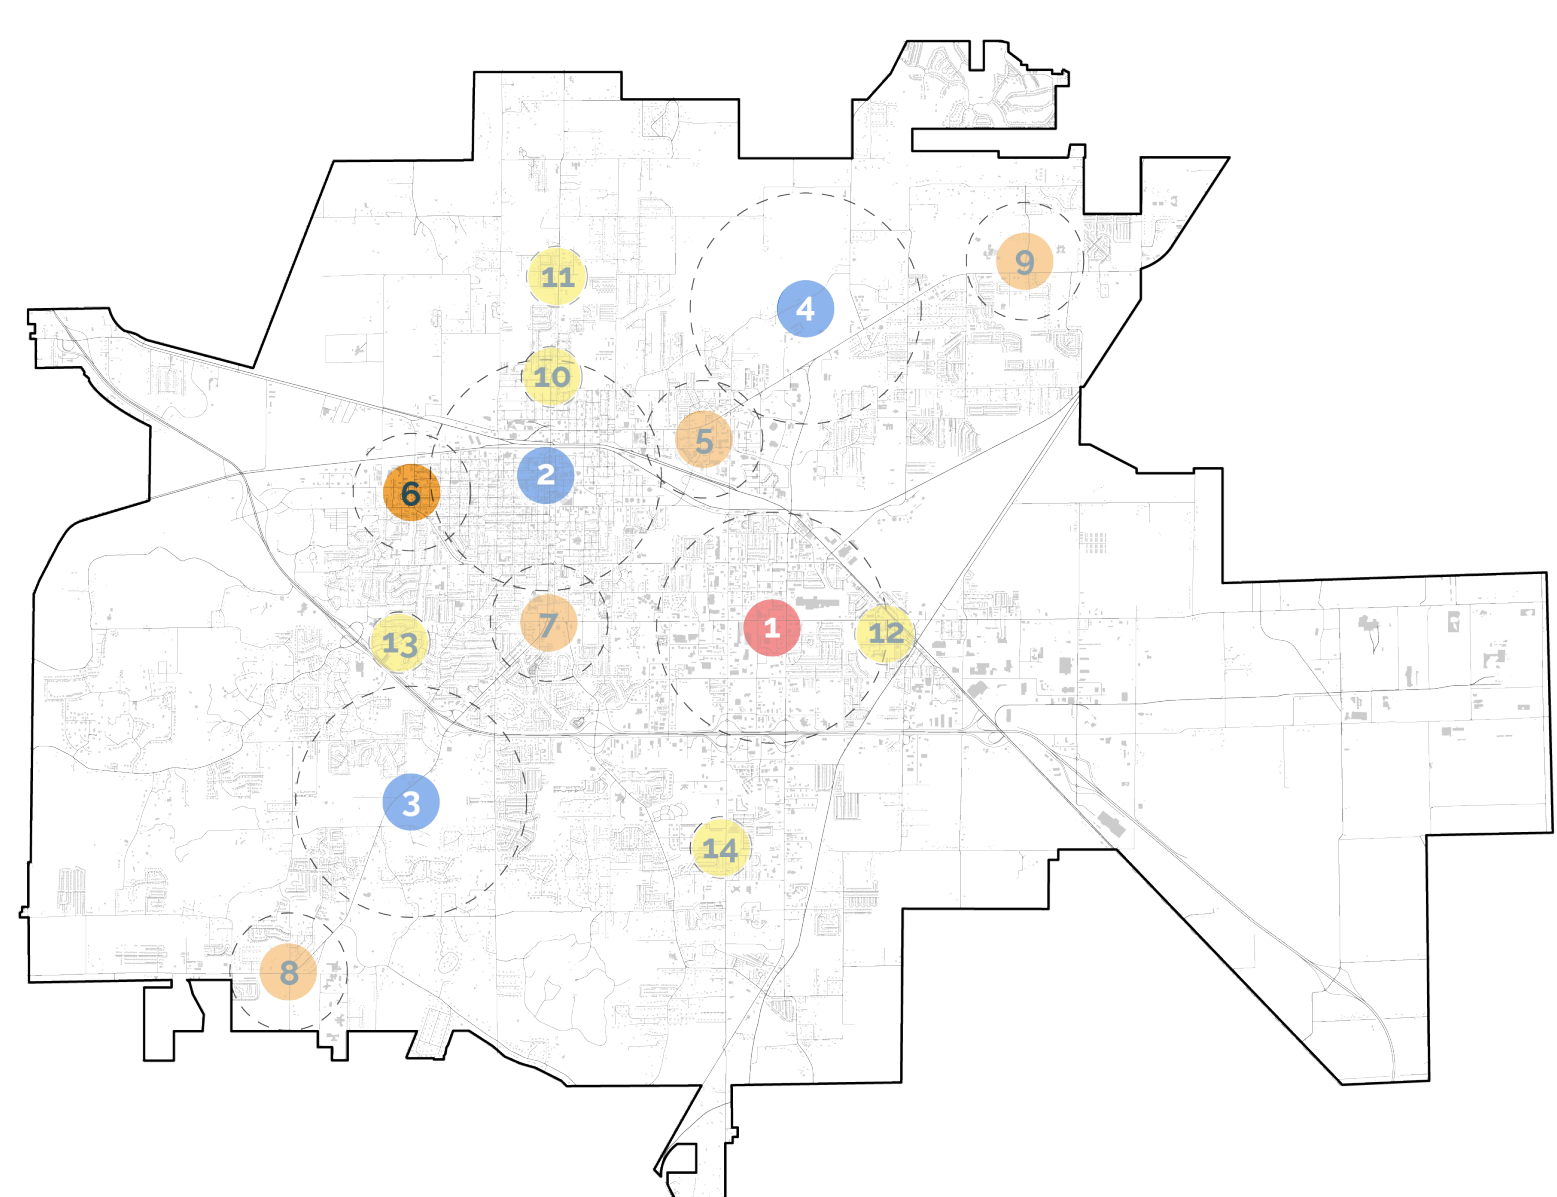

- Regional Center
- Community Center
- Neighborhood Center
- Neighborhood Node

- Existing Buildings
- Proposed Buildings

Neighborhood Center Gee Street

Neighborhood Center

Mid-sized, serving surrounding neighborhoods.

- Regional Center
- Community Center
- Neighborhood Center
- Neighborhood Node

Neighborhood Center SW / Highland

Neighborhood Center

Mid-sized, serving surrounding neighborhoods.

- Existing Buildings
- Proposed Buildings

- Regional Center
- Community Center
- Neighborhood Center
- Neighborhood Node

Neighborhood Center SW / Valley View

Neighborhood Center

Mid-sized, serving surrounding neighborhoods.

- Existing Buildings
- Proposed Buildings

- Regional Center
- Community Center
- Neighborhood Center
- Neighborhood Node

Neighborhood Center SW / Valley View

Neighborhood Center

Mid-sized, serving surrounding neighborhoods.

Existing

- Civic
- Other