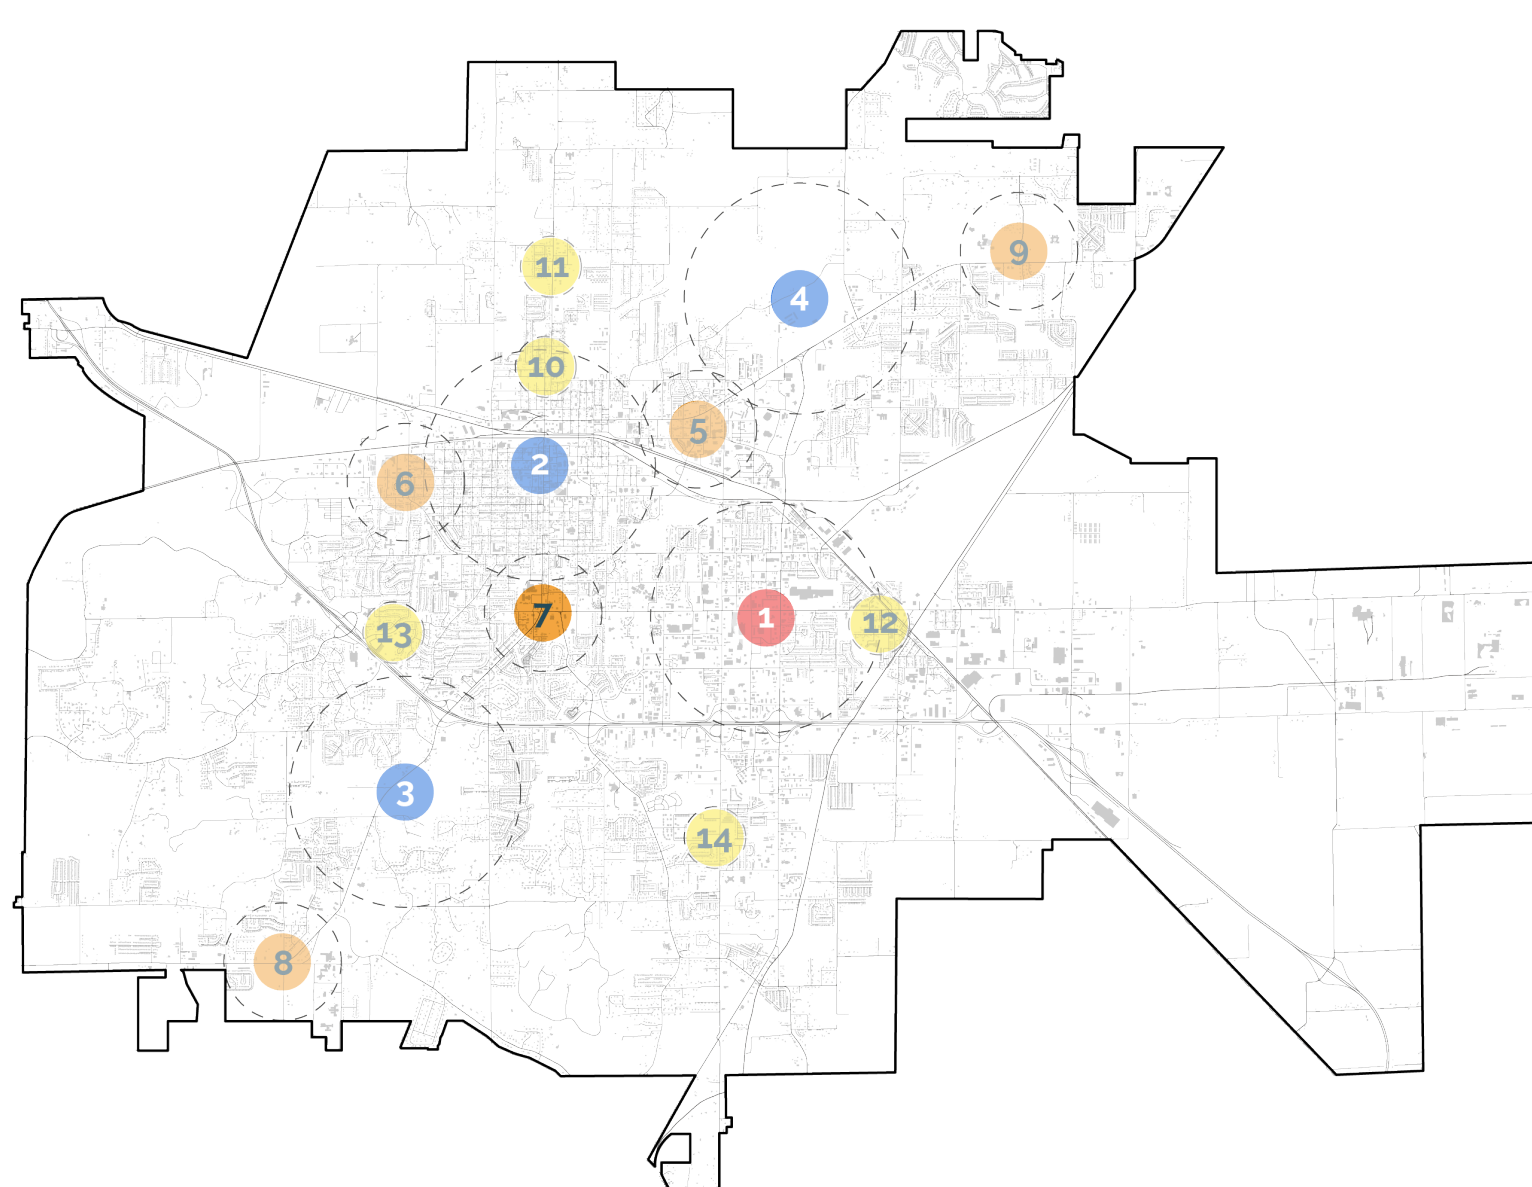

- Regional Center
- Community Center
- Neighborhood Center
- Neighborhood Node

- Existing Buildings
- Proposed Buildings

Neighborhood Center Gee Street

Neighborhood Center

Mid-sized, serving surrounding neighborhoods.

- Regional Center
- Community Center
- Neighborhood Center
- Neighborhood Node

Neighborhood Center SW / Highland

Neighborhood Center

Mid-sized, serving surrounding neighborhoods.

- Existing Buildings
- Proposed Buildings

- Regional Center
- Community Center
- Neighborhood Center
- Neighborhood Node

Neighborhood Center SW / Valley View

Neighborhood Center

Mid-sized, serving surrounding neighborhoods.

- Existing Buildings
- Proposed Buildings

- Regional Center
- Community Center
- Neighborhood Center
- Neighborhood Node

Neighborhood Center SW / Valley View

Neighborhood Center

Mid-sized, serving surrounding neighborhoods.

Existing

- Civic
- Other