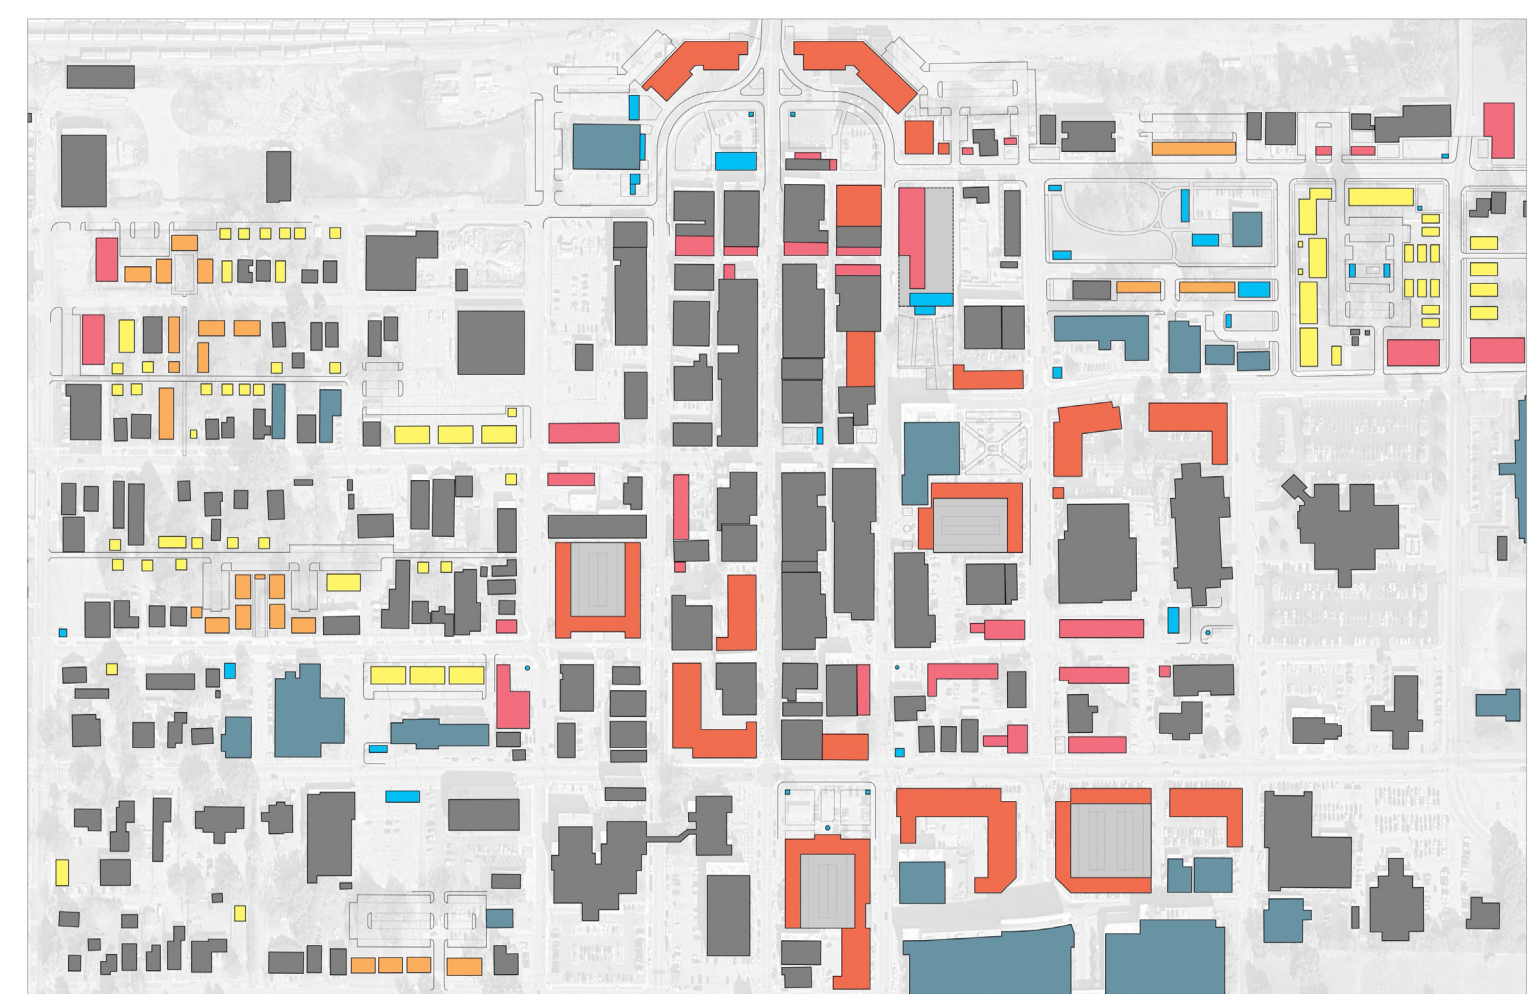

Community Center Downtown

Community Center

Large, serving most or all of the city.

Existing

- Civic
- Other

Proposed

- Mixed-Use
- Retail / Office
- Civic
- Single Family
- Multi-Family

- Regional Center
- Community Center
- Neighborhood Center
- Neighborhood Node

- Existing Buildings
- Proposed Buildings

Neighborhood Center Johnson / Bridger

Neighborhood Center

Mid-sized, serving surrounding neighborhoods.

Existing

- Civic
- Other

Proposed

- Mixed-Use
- Retail / Office
- Civic
- Single Family
- Multi-Family

- Regional Center
- Community Center
- Neighborhood Center
- Neighborhood Node

- Existing Buildings
- Proposed Buildings

Neighborhood Center Gee Street

Neighborhood Center

Mid-sized, serving surrounding neighborhoods.

- Regional Center
- Community Center
- Neighborhood Center
- Neighborhood Node

Neighborhood Center SW / Valley View

Neighborhood Center

Mid-sized, serving surrounding neighborhoods.

- Existing Buildings
- Proposed Buildings