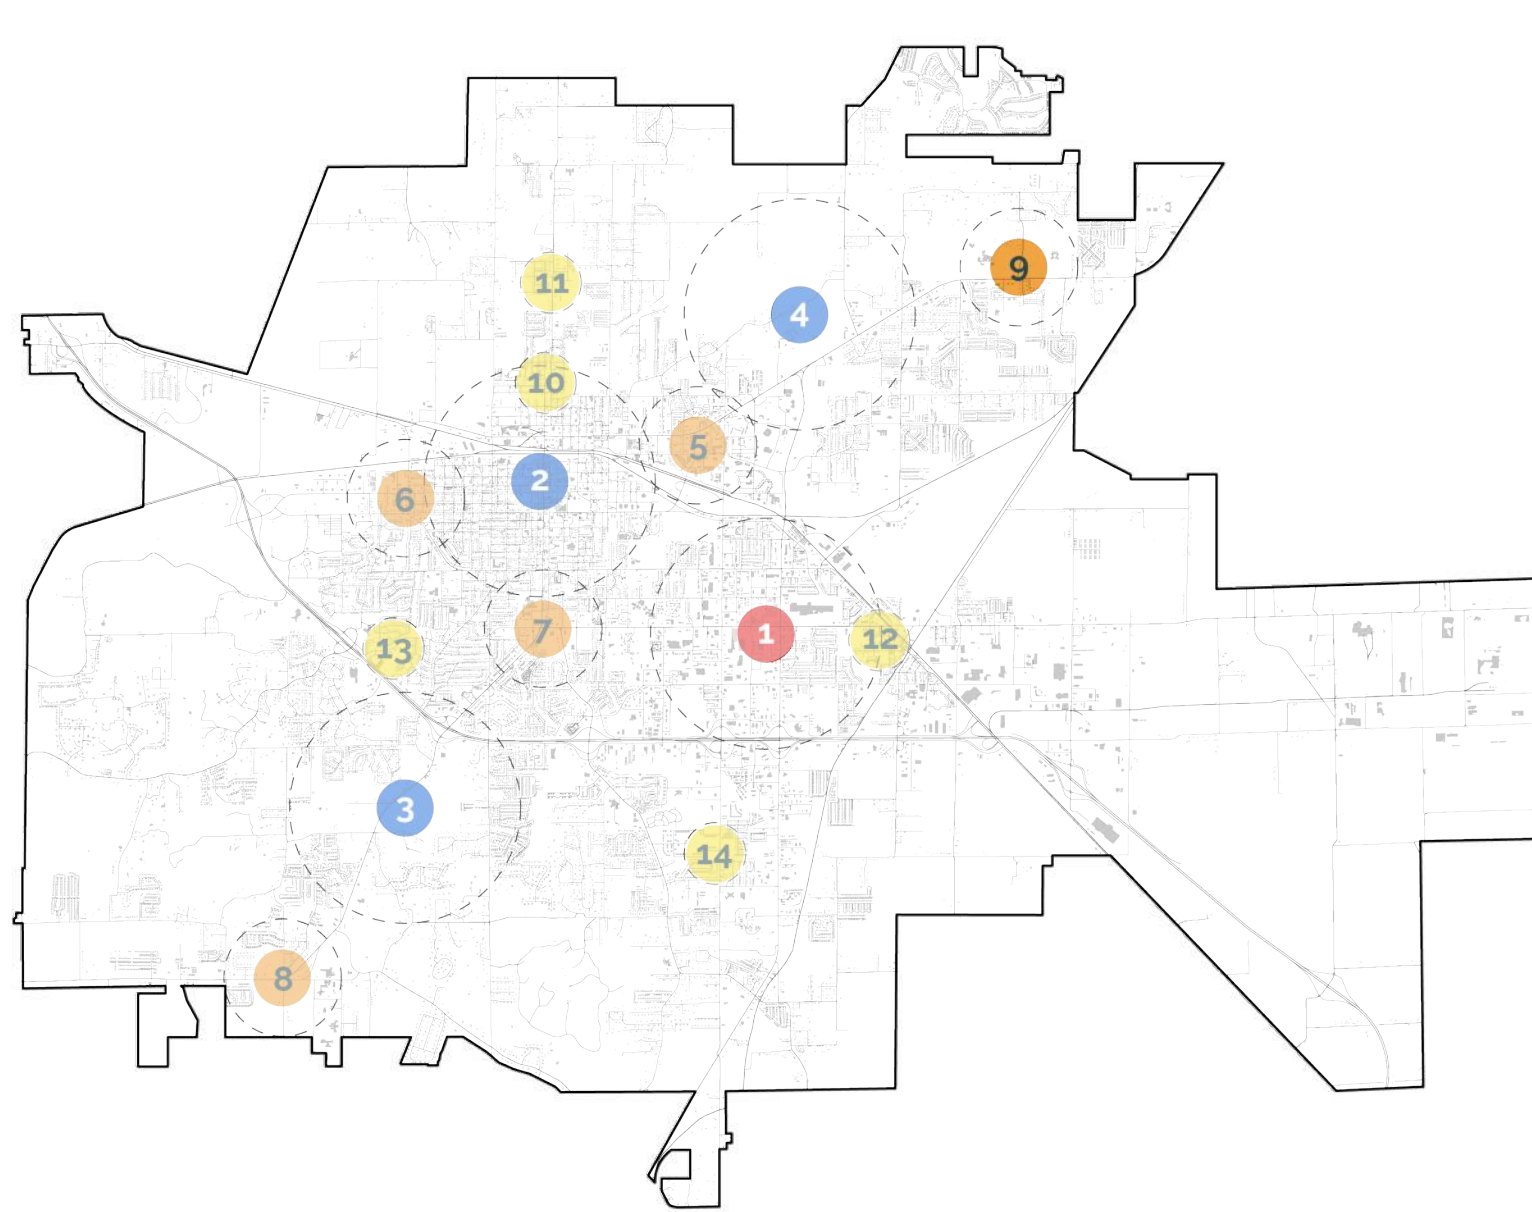

- Existing Buildings
- Proposed Buildings

Neighborhood Center Johnson / Bridger

Neighborhood Center

Mid-sized, serving surrounding neighborhoods.

Existing

- Civic
- Other

Proposed

- Mixed-Use
- Retail / Office
- Civic
- Single Family
- Multi-Family

- Regional Center
- Community Center
- Neighborhood Center
- Neighborhood Node

- Existing Buildings
- Proposed Buildings

Neighborhood Center Gee Street

Neighborhood Center

Mid-sized, serving surrounding neighborhoods.

- Regional Center
- Community Center
- Neighborhood Center
- Neighborhood Node

Neighborhood Center SW / Highland

Neighborhood Center

Mid-sized, serving surrounding neighborhoods.

- Existing Buildings
- Proposed Buildings

- Regional Center
- Community Center
- Neighborhood Center
- Neighborhood Node

Neighborhood Center SW / Valley View

Neighborhood Center

Mid-sized, serving surrounding neighborhoods.

Existing

- Civic
- Other