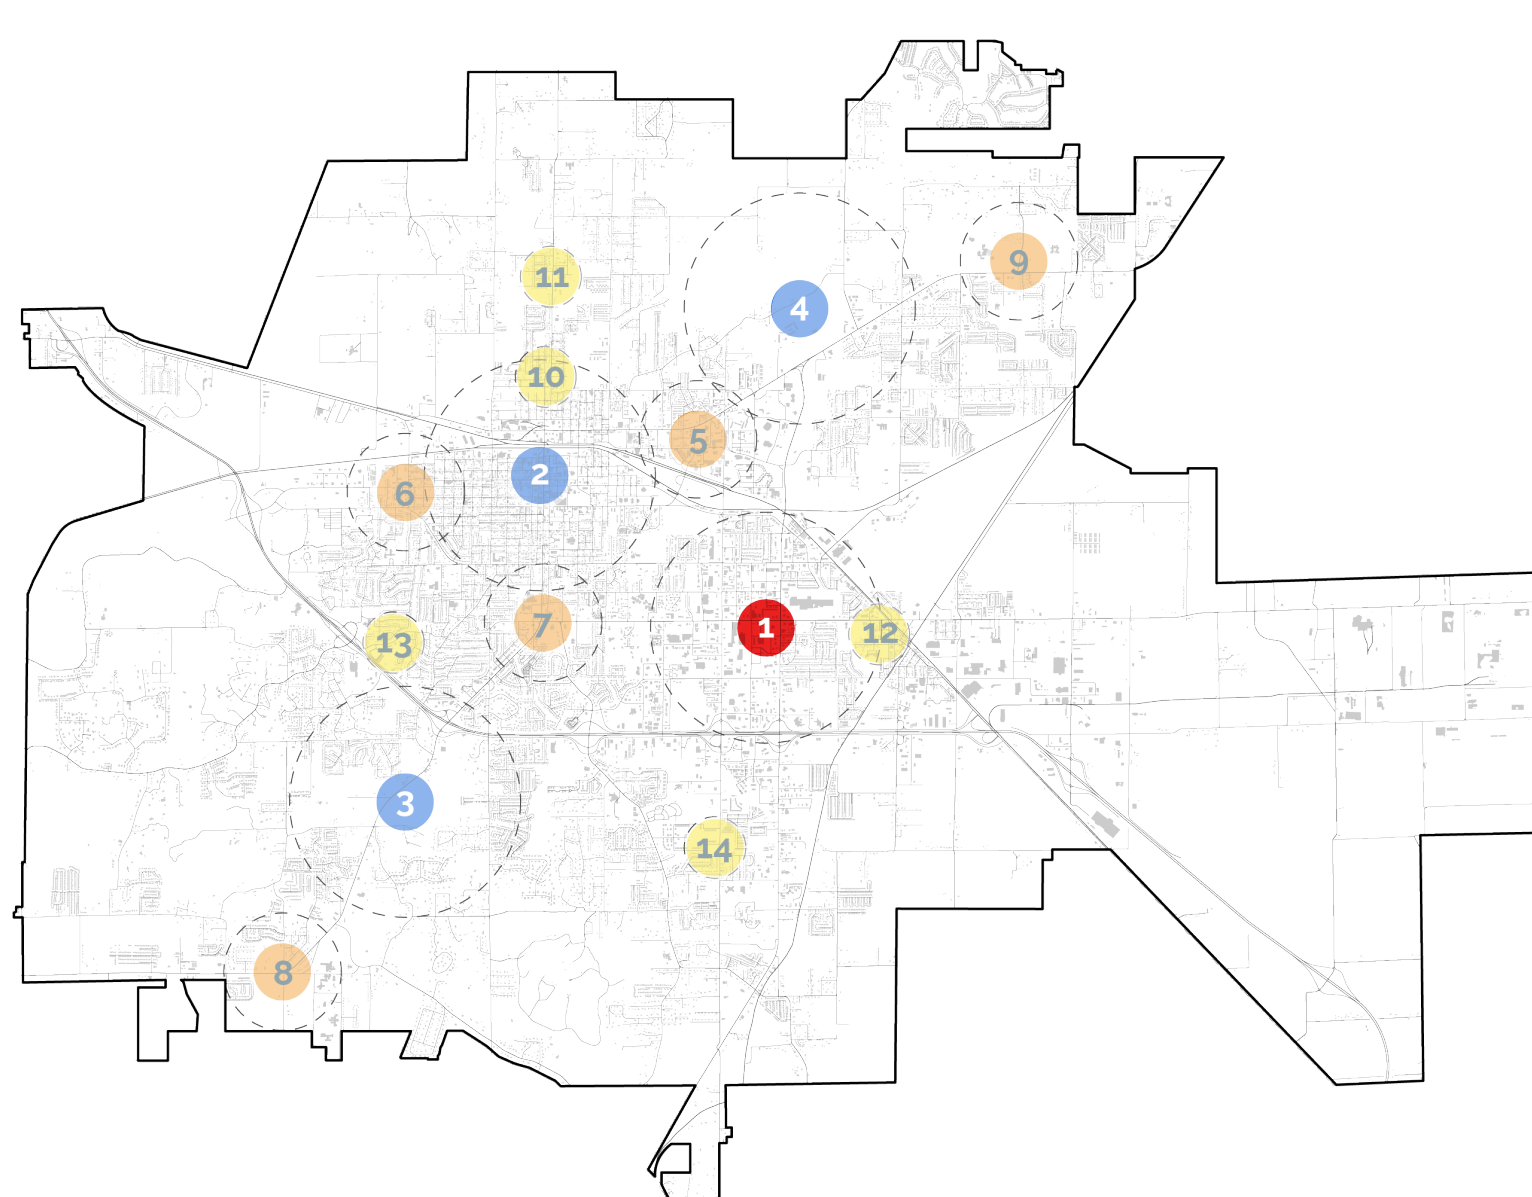

Community Center Downtown

Community Center

Large, serving most or all of the city.

Existing

- Civic
- Other

Proposed

- Mixed-Use
- Retail / Office
- Civic
- Single Family
- Multi-Family

- Regional Center
- Community Center
- Neighborhood Center
- Neighborhood Node

- Regional Center
- Community Center
- Neighborhood Center
- Neighborhood Node

- Existing Buildings
- Proposed Buildings

Neighborhood Center Gee Street

Neighborhood Center

Mid-sized, serving surrounding neighborhoods.

- Regional Center
- Community Center
- Neighborhood Center
- Neighborhood Node

Neighborhood Center SW / Valley View

Neighborhood Center

Mid-sized, serving surrounding neighborhoods.

- Existing Buildings
- Proposed Buildings

- Regional Center
- Community Center
- Neighborhood Center
- Neighborhood Node

Neighborhood Center SW / Valley View

Neighborhood Center

Mid-sized, serving surrounding neighborhoods.

Existing

- Civic
- Other