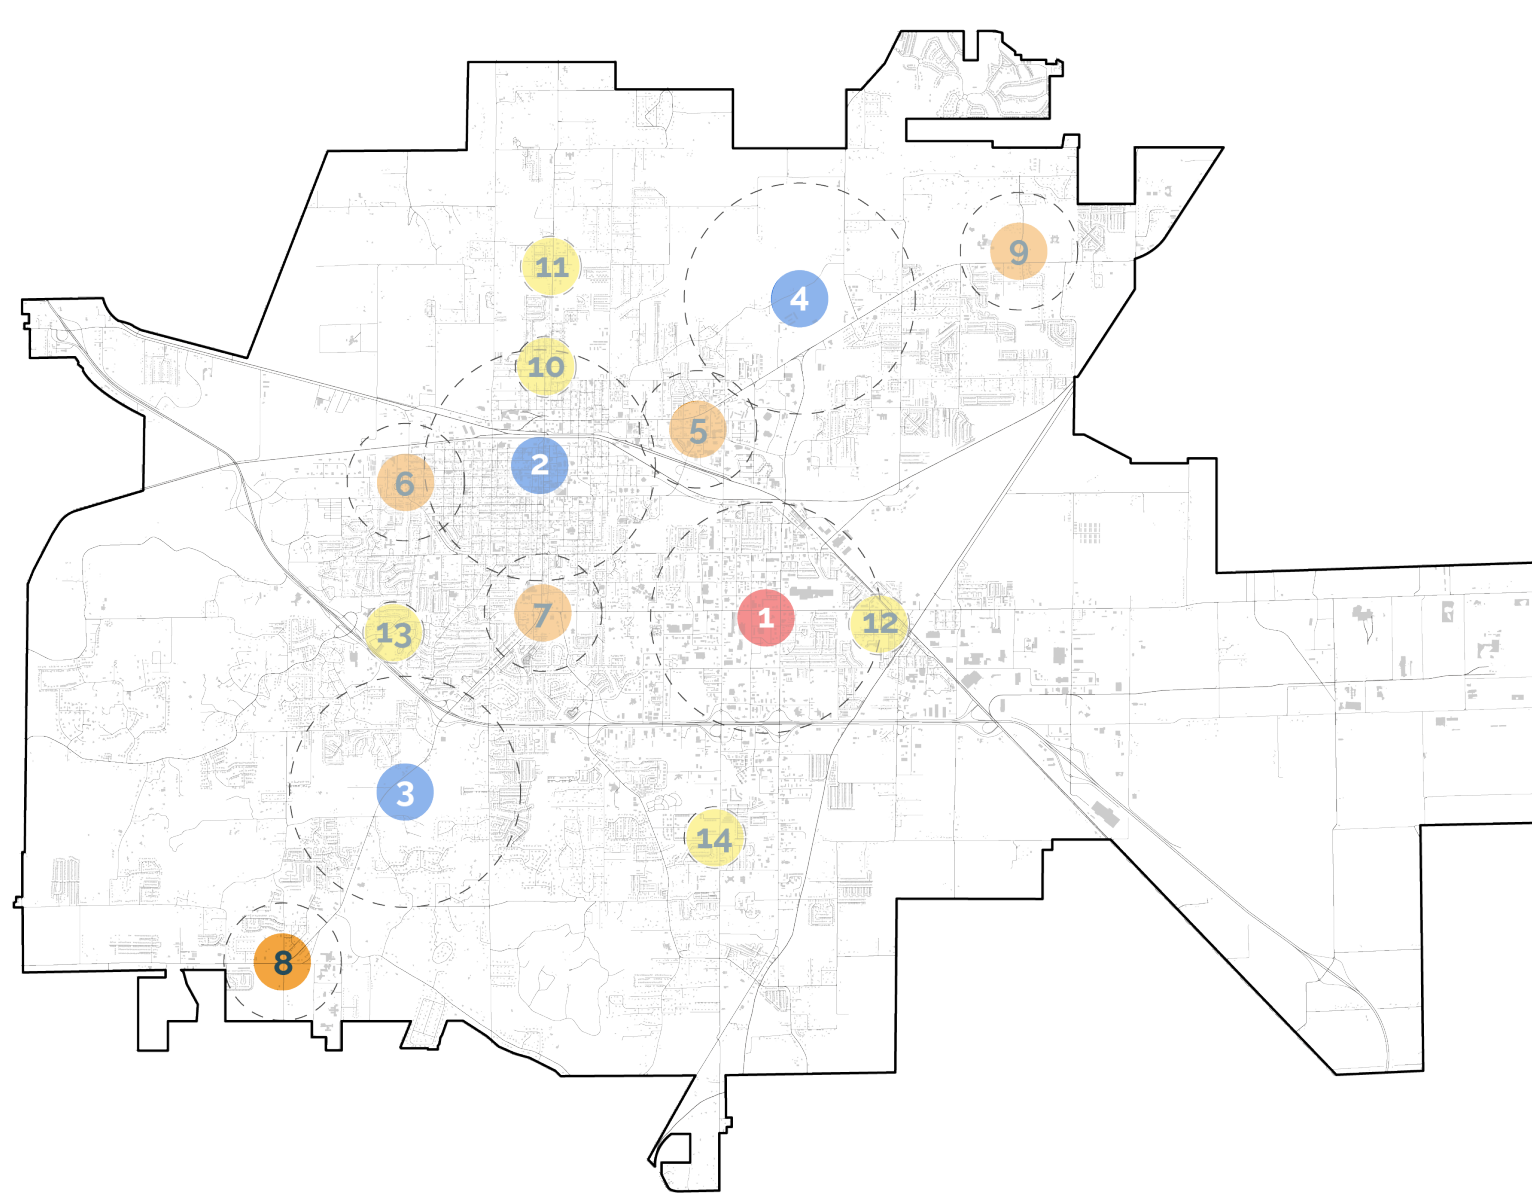

- Regional Center
- Community Center
- Neighborhood Center
- Neighborhood Node

Neighborhood Center SW / Highland

Neighborhood Center

Mid-sized, serving surrounding neighborhoods.

- Existing Buildings
- Proposed Buildings

- Regional Center
- Community Center
- Neighborhood Center
- Neighborhood Node

Neighborhood Center SW / Valley View

Neighborhood Center

Mid-sized, serving surrounding neighborhoods.

- Existing Buildings
- Proposed Buildings

- Regional Center
- Community Center
- Neighborhood Center
- Neighborhood Node

Neighborhood Center SW / Valley View

Neighborhood Center

Mid-sized, serving surrounding neighborhoods.

Existing

- Civic
- Other

Proposed

- Mixed-Use
- Retail / Office
- Civic
- Single Family
- Multi-Family

- Regional Center
- Community Center
- Neighborhood Center
- Neighborhood Node

- Existing Buildings
- Proposed Buildings