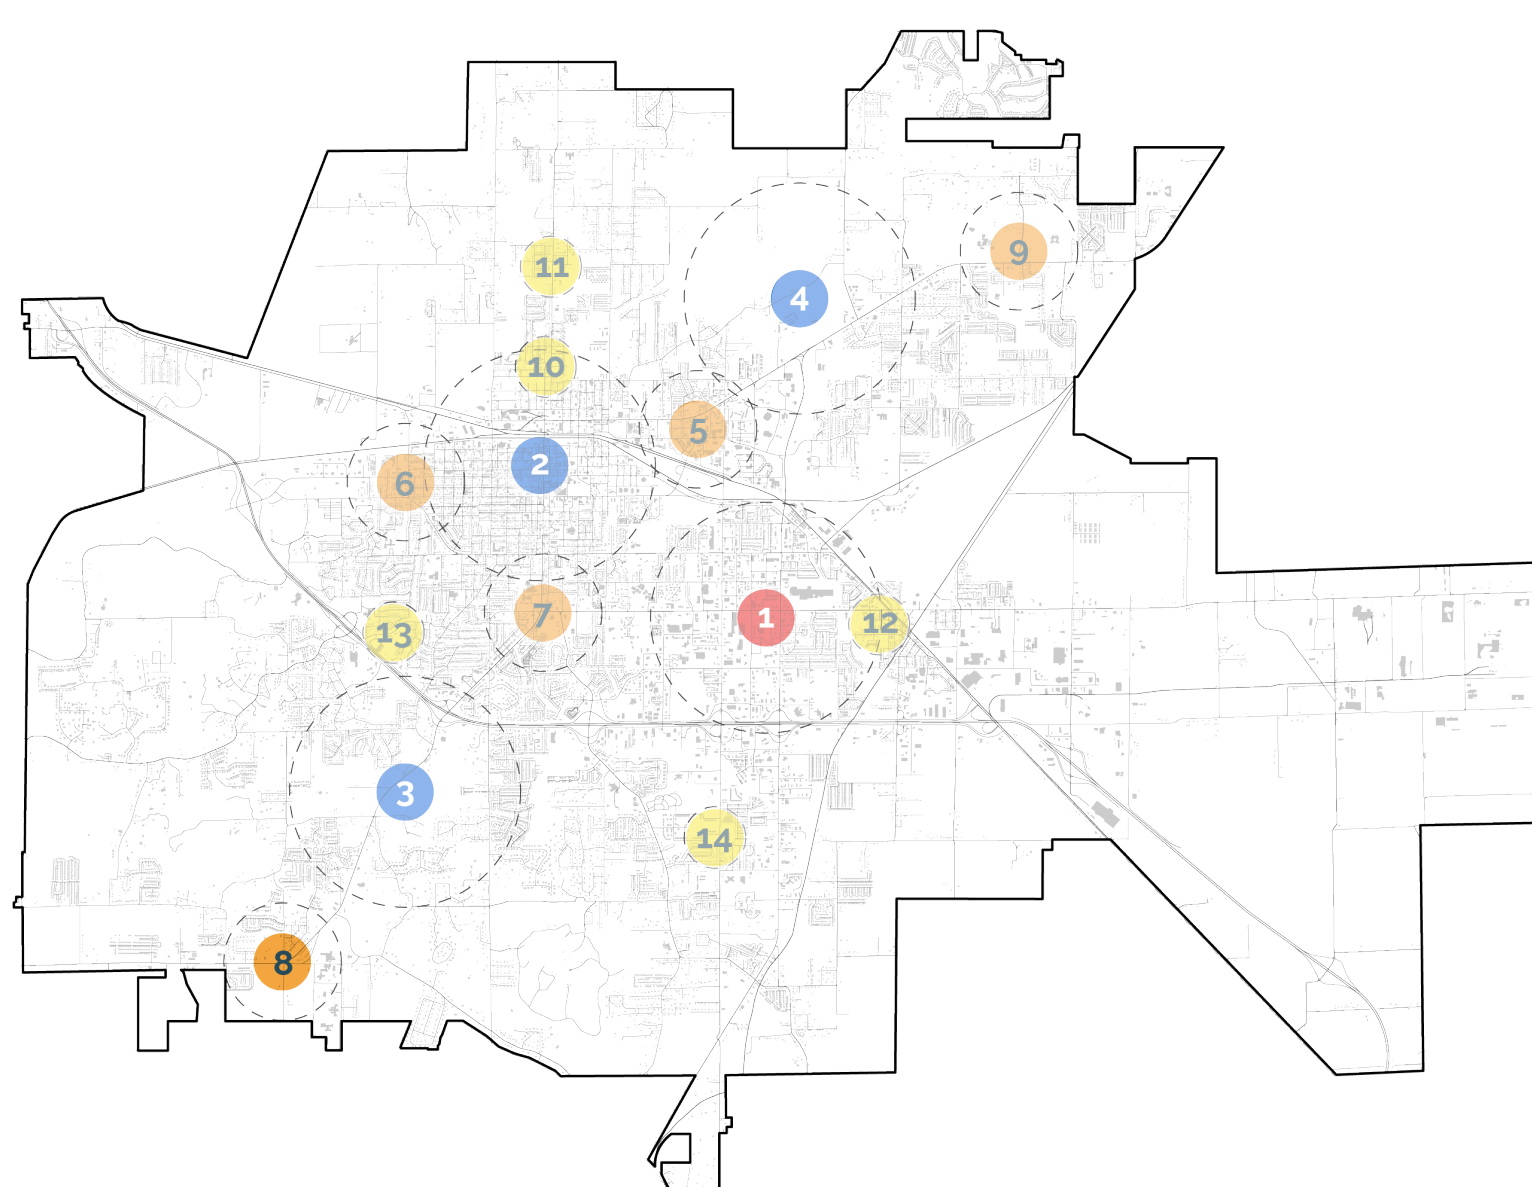

- Regional Center
- Community Center
- Neighborhood Center
- Neighborhood Node

- Existing Buildings
- Proposed Buildings

Neighborhood Center Gee Street

Neighborhood Center

Mid-sized, serving surrounding neighborhoods.

- Regional Center
- Community Center
- Neighborhood Center
- Neighborhood Node

Neighborhood Center SW / Highland

Neighborhood Center

Mid-sized, serving surrounding neighborhoods.

- Existing Buildings
- Proposed Buildings

- Regional Center
- Community Center
- Neighborhood Center
- Neighborhood Node

Neighborhood Center SW / Valley View

Neighborhood Center

Mid-sized, serving surrounding neighborhoods.

- Existing Buildings
- Proposed Buildings

- Regional Center
- Community Center
- Neighborhood Center
- Neighborhood Node

Neighborhood Center SW / Valley View

Neighborhood Center

Mid-sized, serving surrounding neighborhoods.

Existing

- Civic
- Other