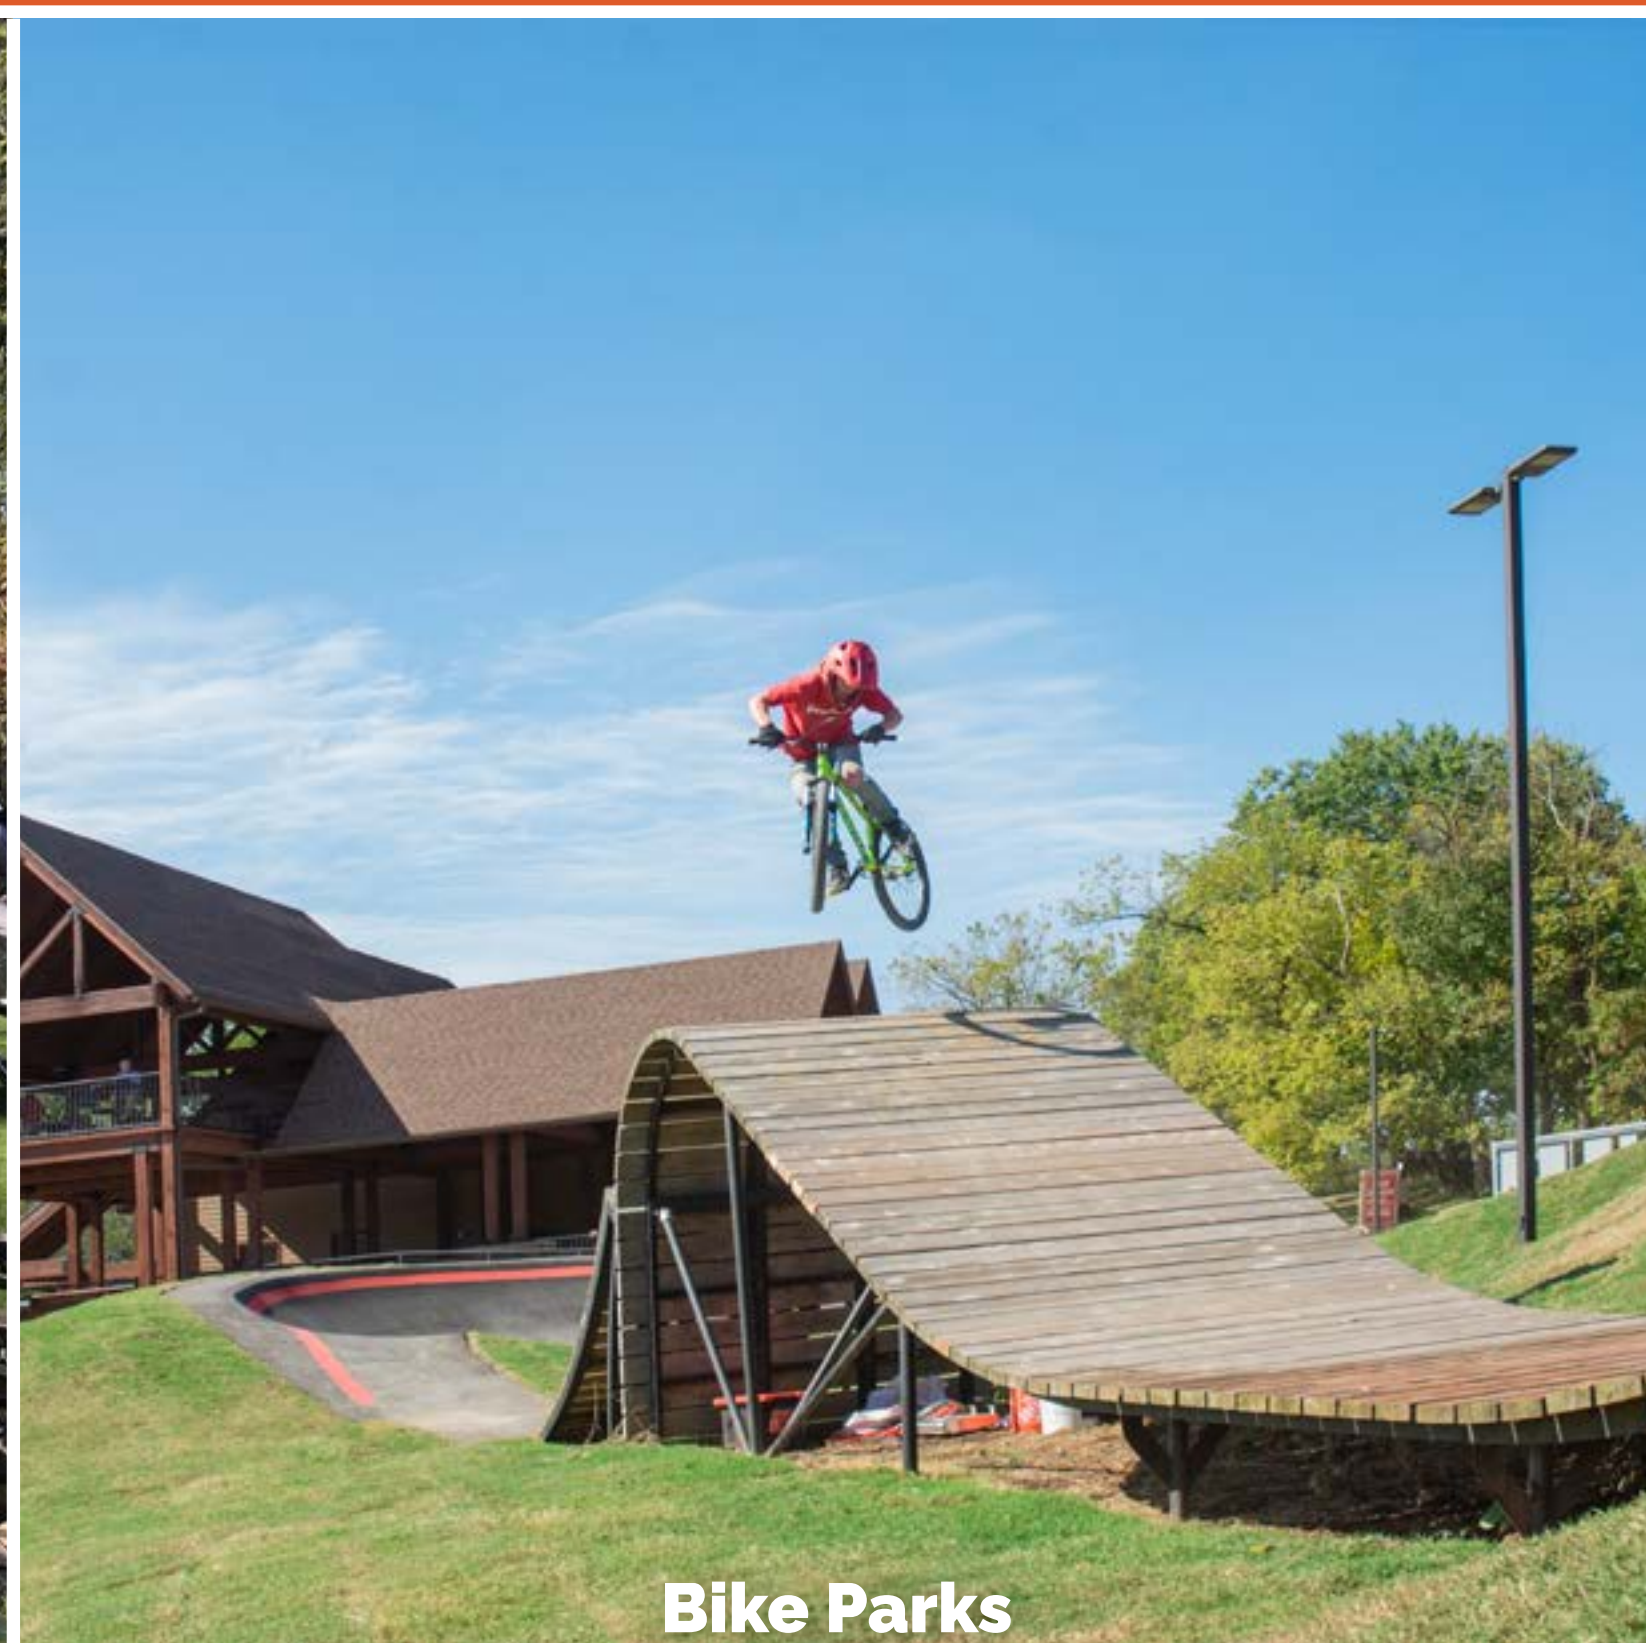

NEW PARK TYPES

WHAT NEW ACTIVITIES DO YOU WANT IN JONESBORO'S PARKS?

PLAN JONESBORO

NATURE-ORIENTED

Please place dots here to vote for Nature-Oriented Parks

ADVENTURE

Please place dots here to vote for Adventure Parks

SPECIALIZED

Bike Parks

Please place dots here to vote for Specialized Parks

COMMUNITY GATHERING

Please place dots here to vote for Community Gathering Spaces