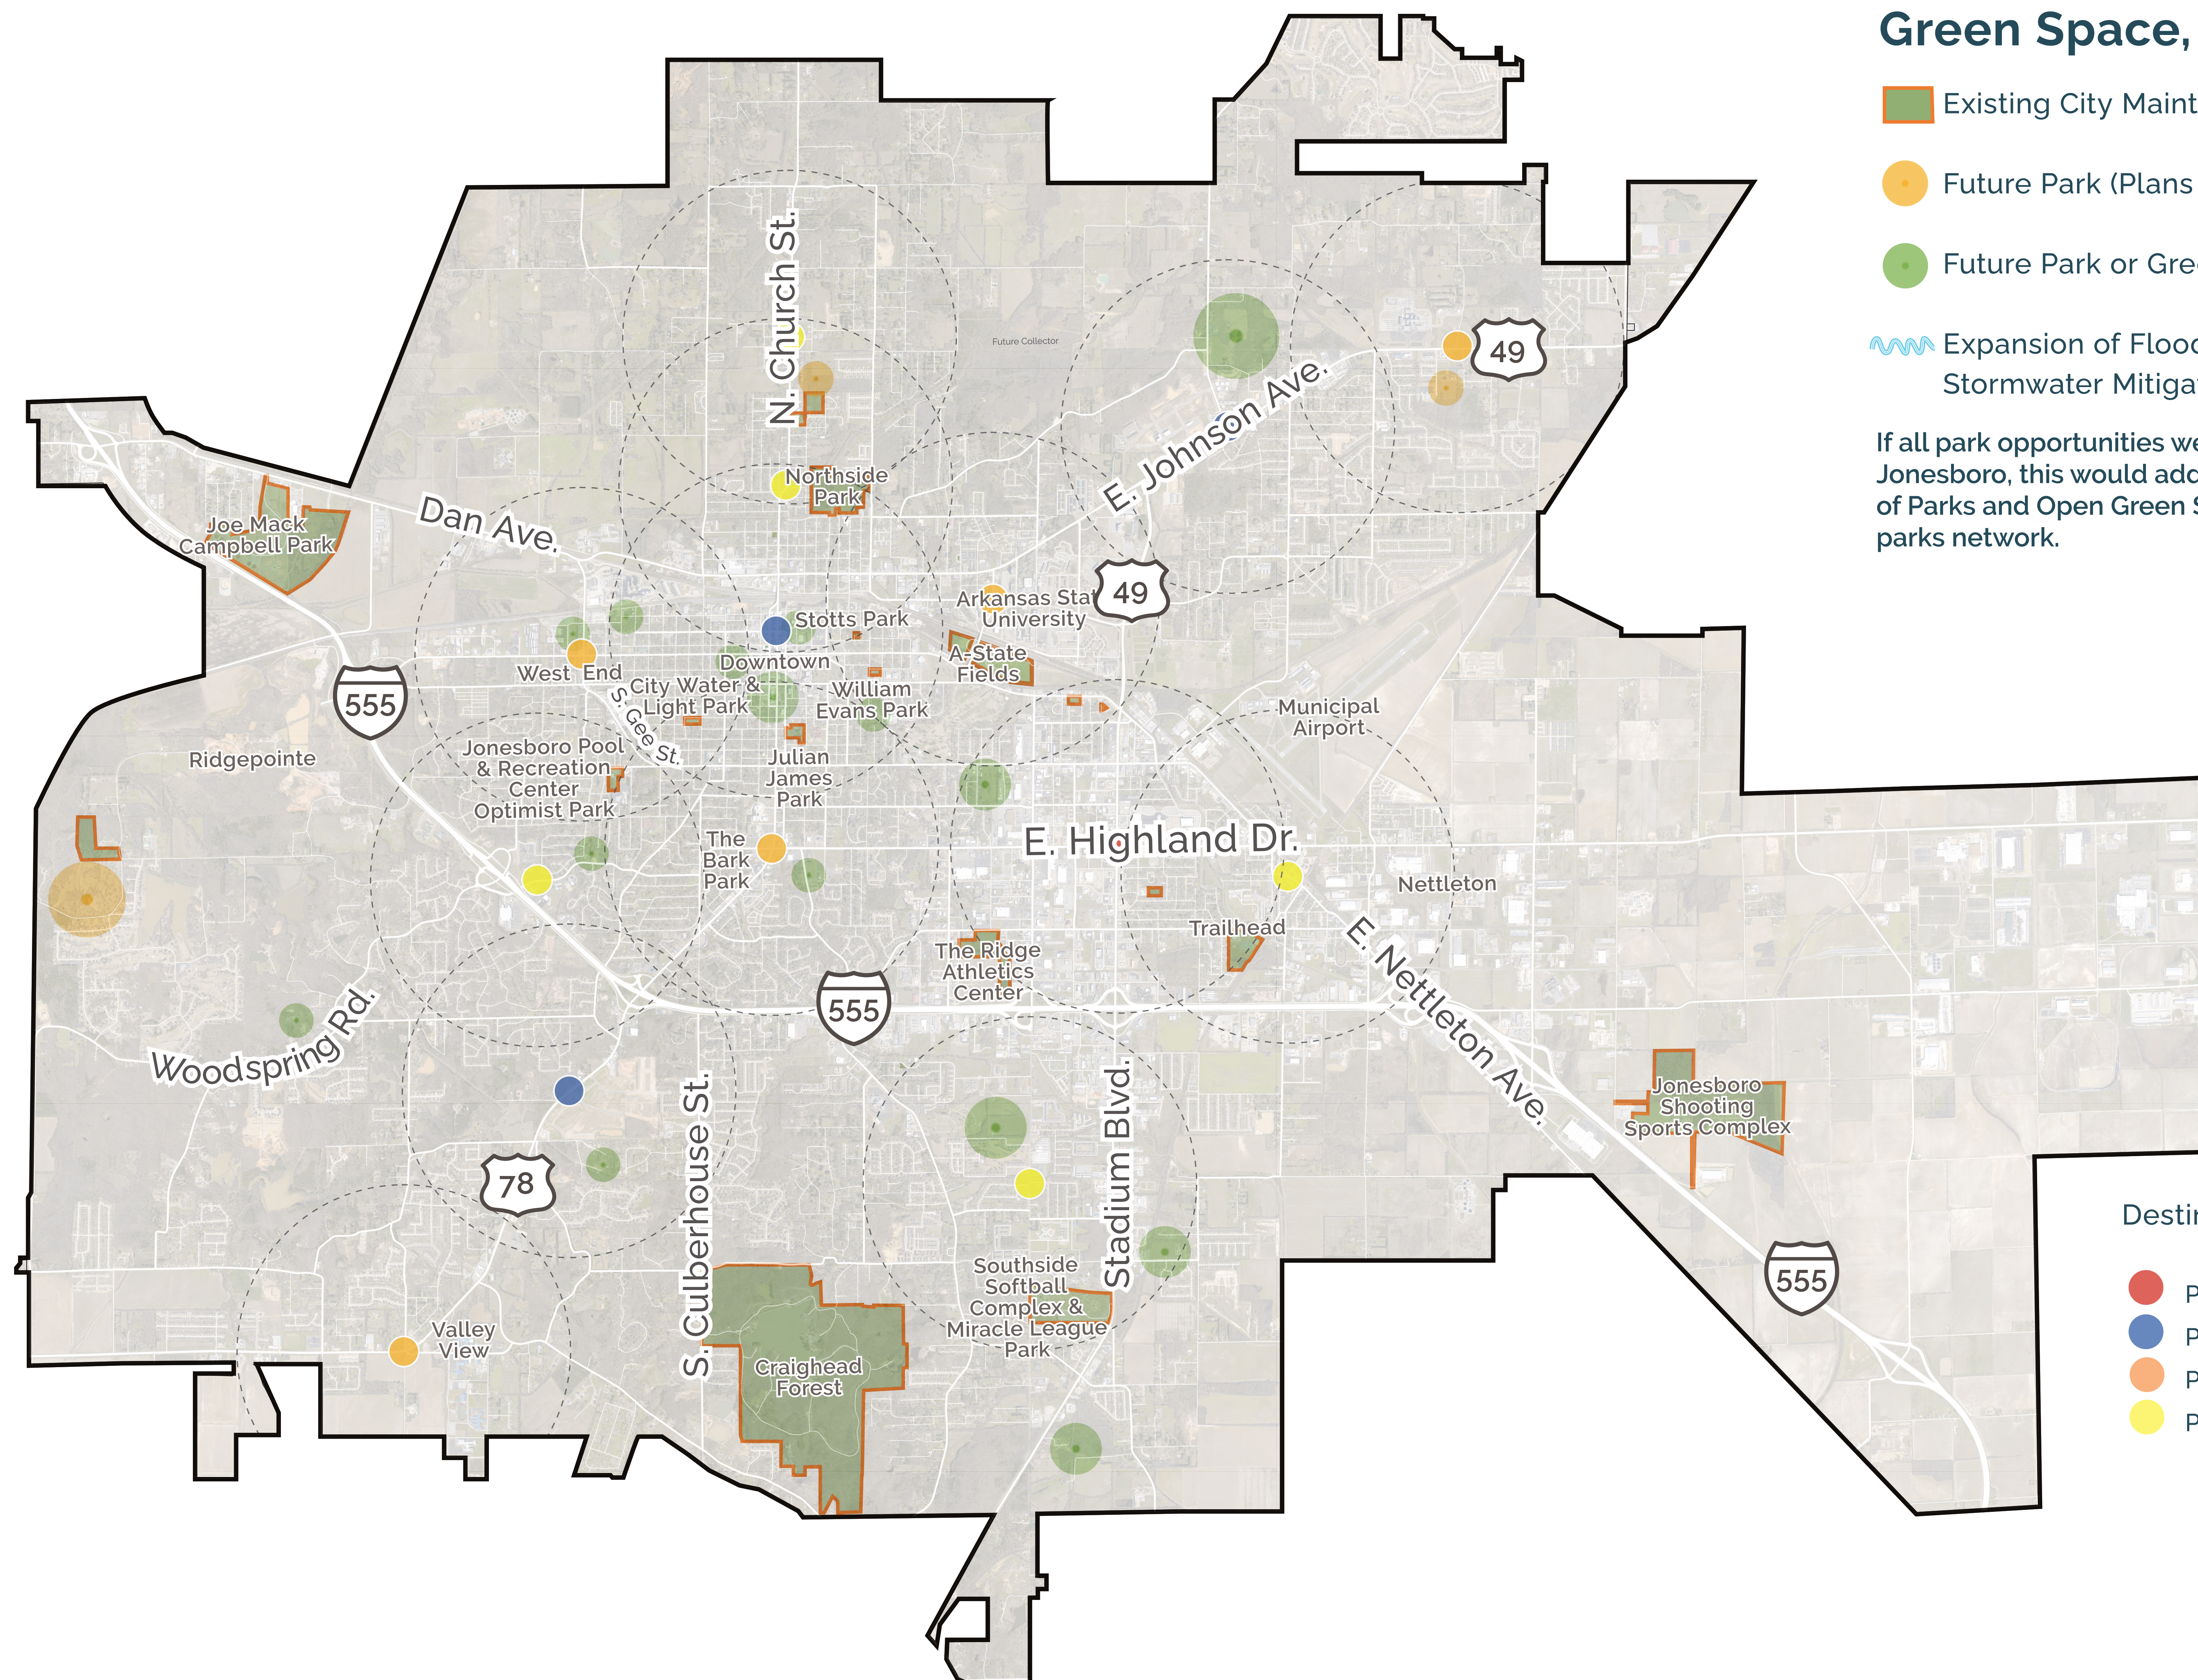

Park & Stormwater Opportunities

Green Space, Parks, & Stormwater

- Existing City Maintained Park Site
- Future Park (Plans in Progress)
- Future Park or Green Space Opportunity
- ~ Expansion of Floodway Channels to help with Stormwater Mitigation

If all park opportunities were executed by the City of Jonesboro, this would add an estimated 157 Acres of Parks and Open Green Space to the existing parks network.

Destinations

- Planned Regional Center
- Planned Community Center
- Planned Neighborhood Center
- Planned Neighborhood Node