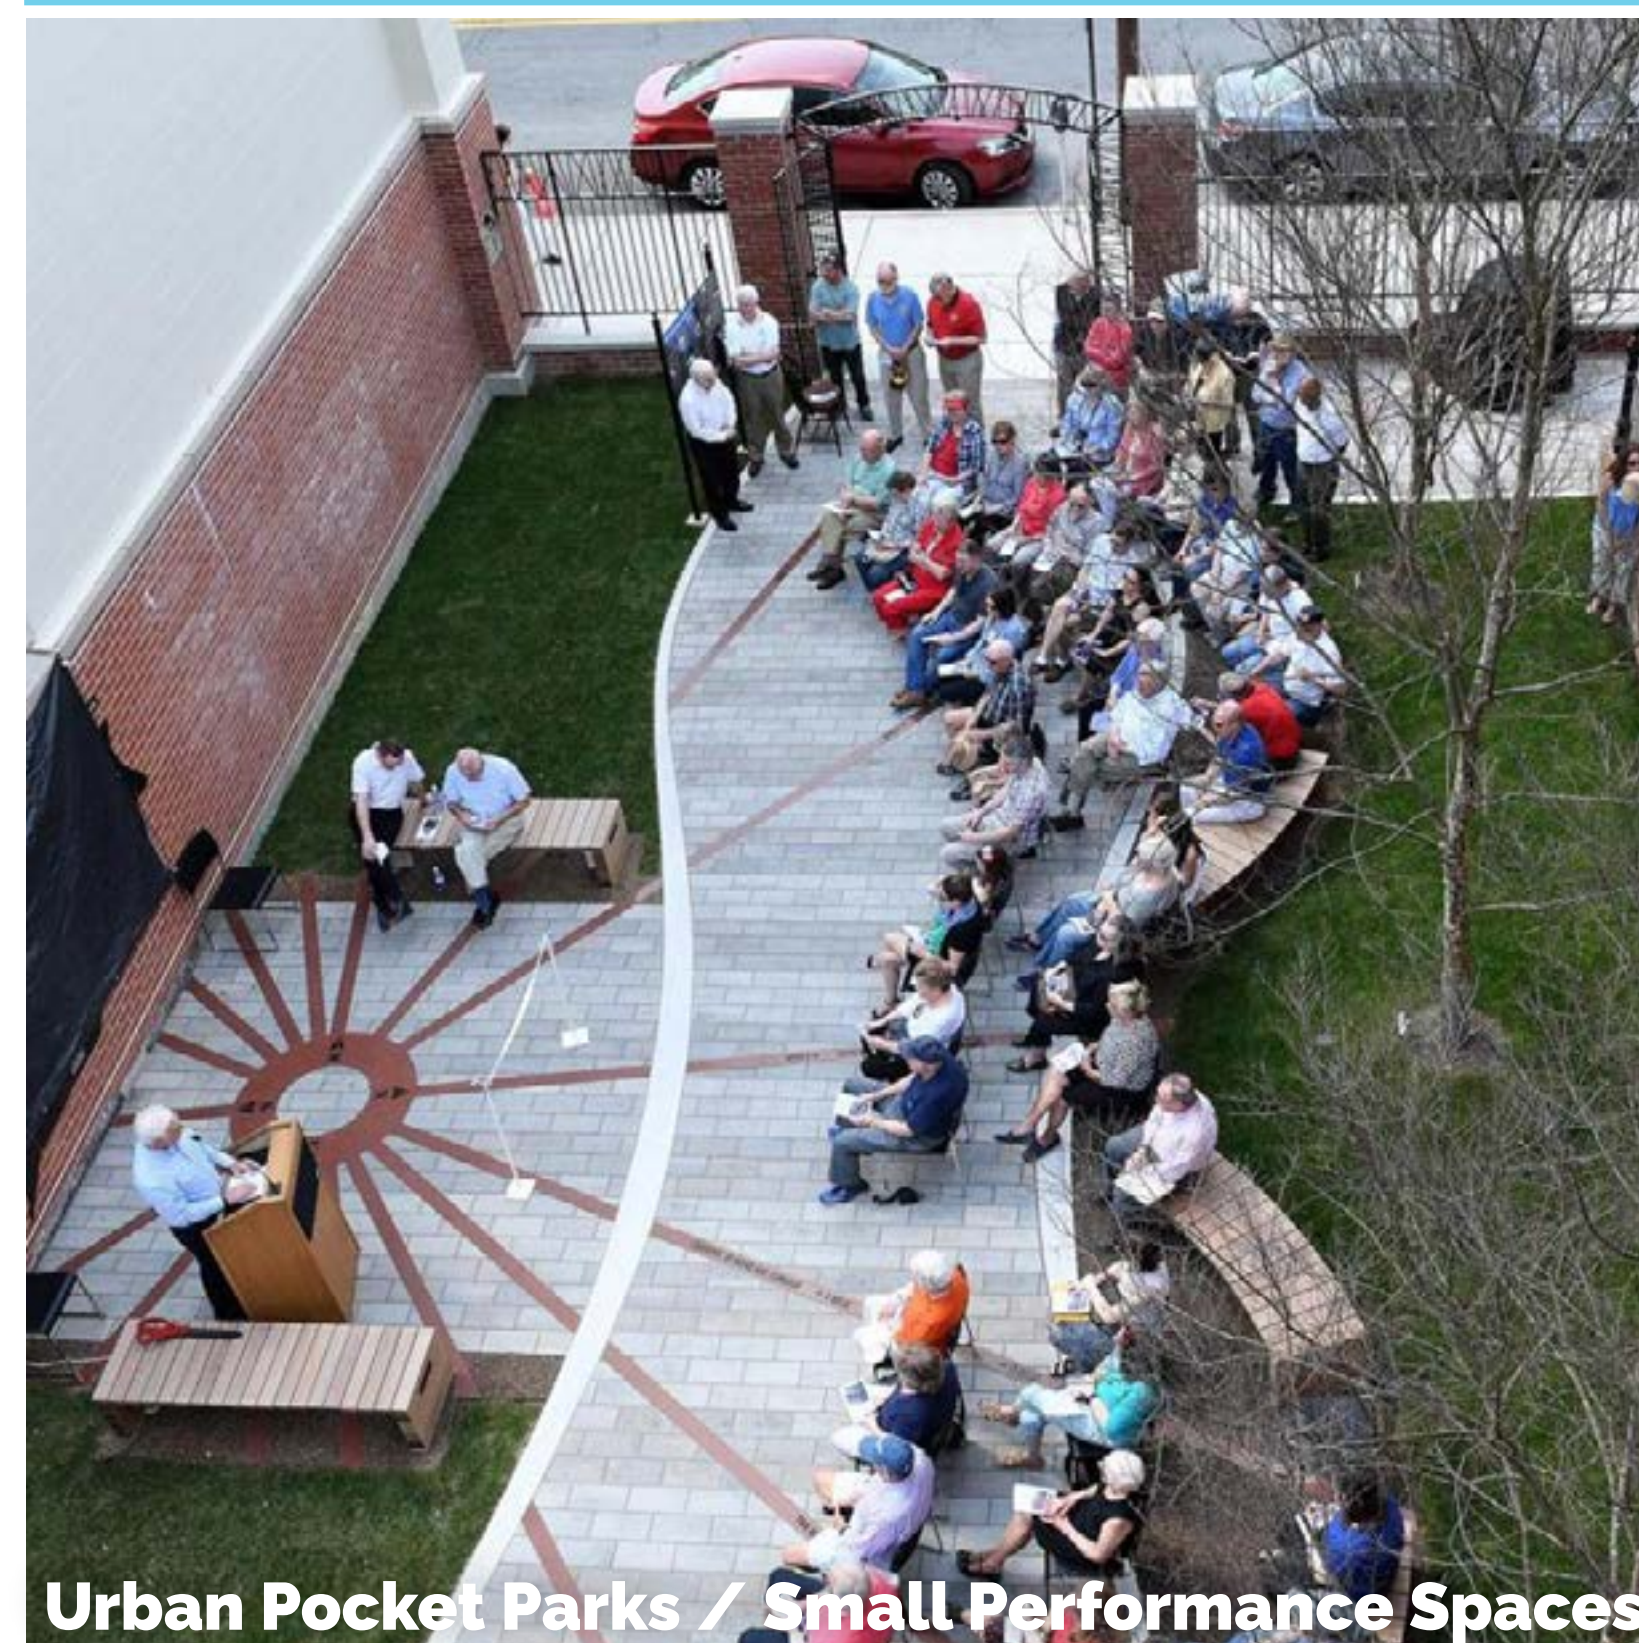

COMMUNITY GATHERING

Urban Pocket Parks / Small Performance Spaces