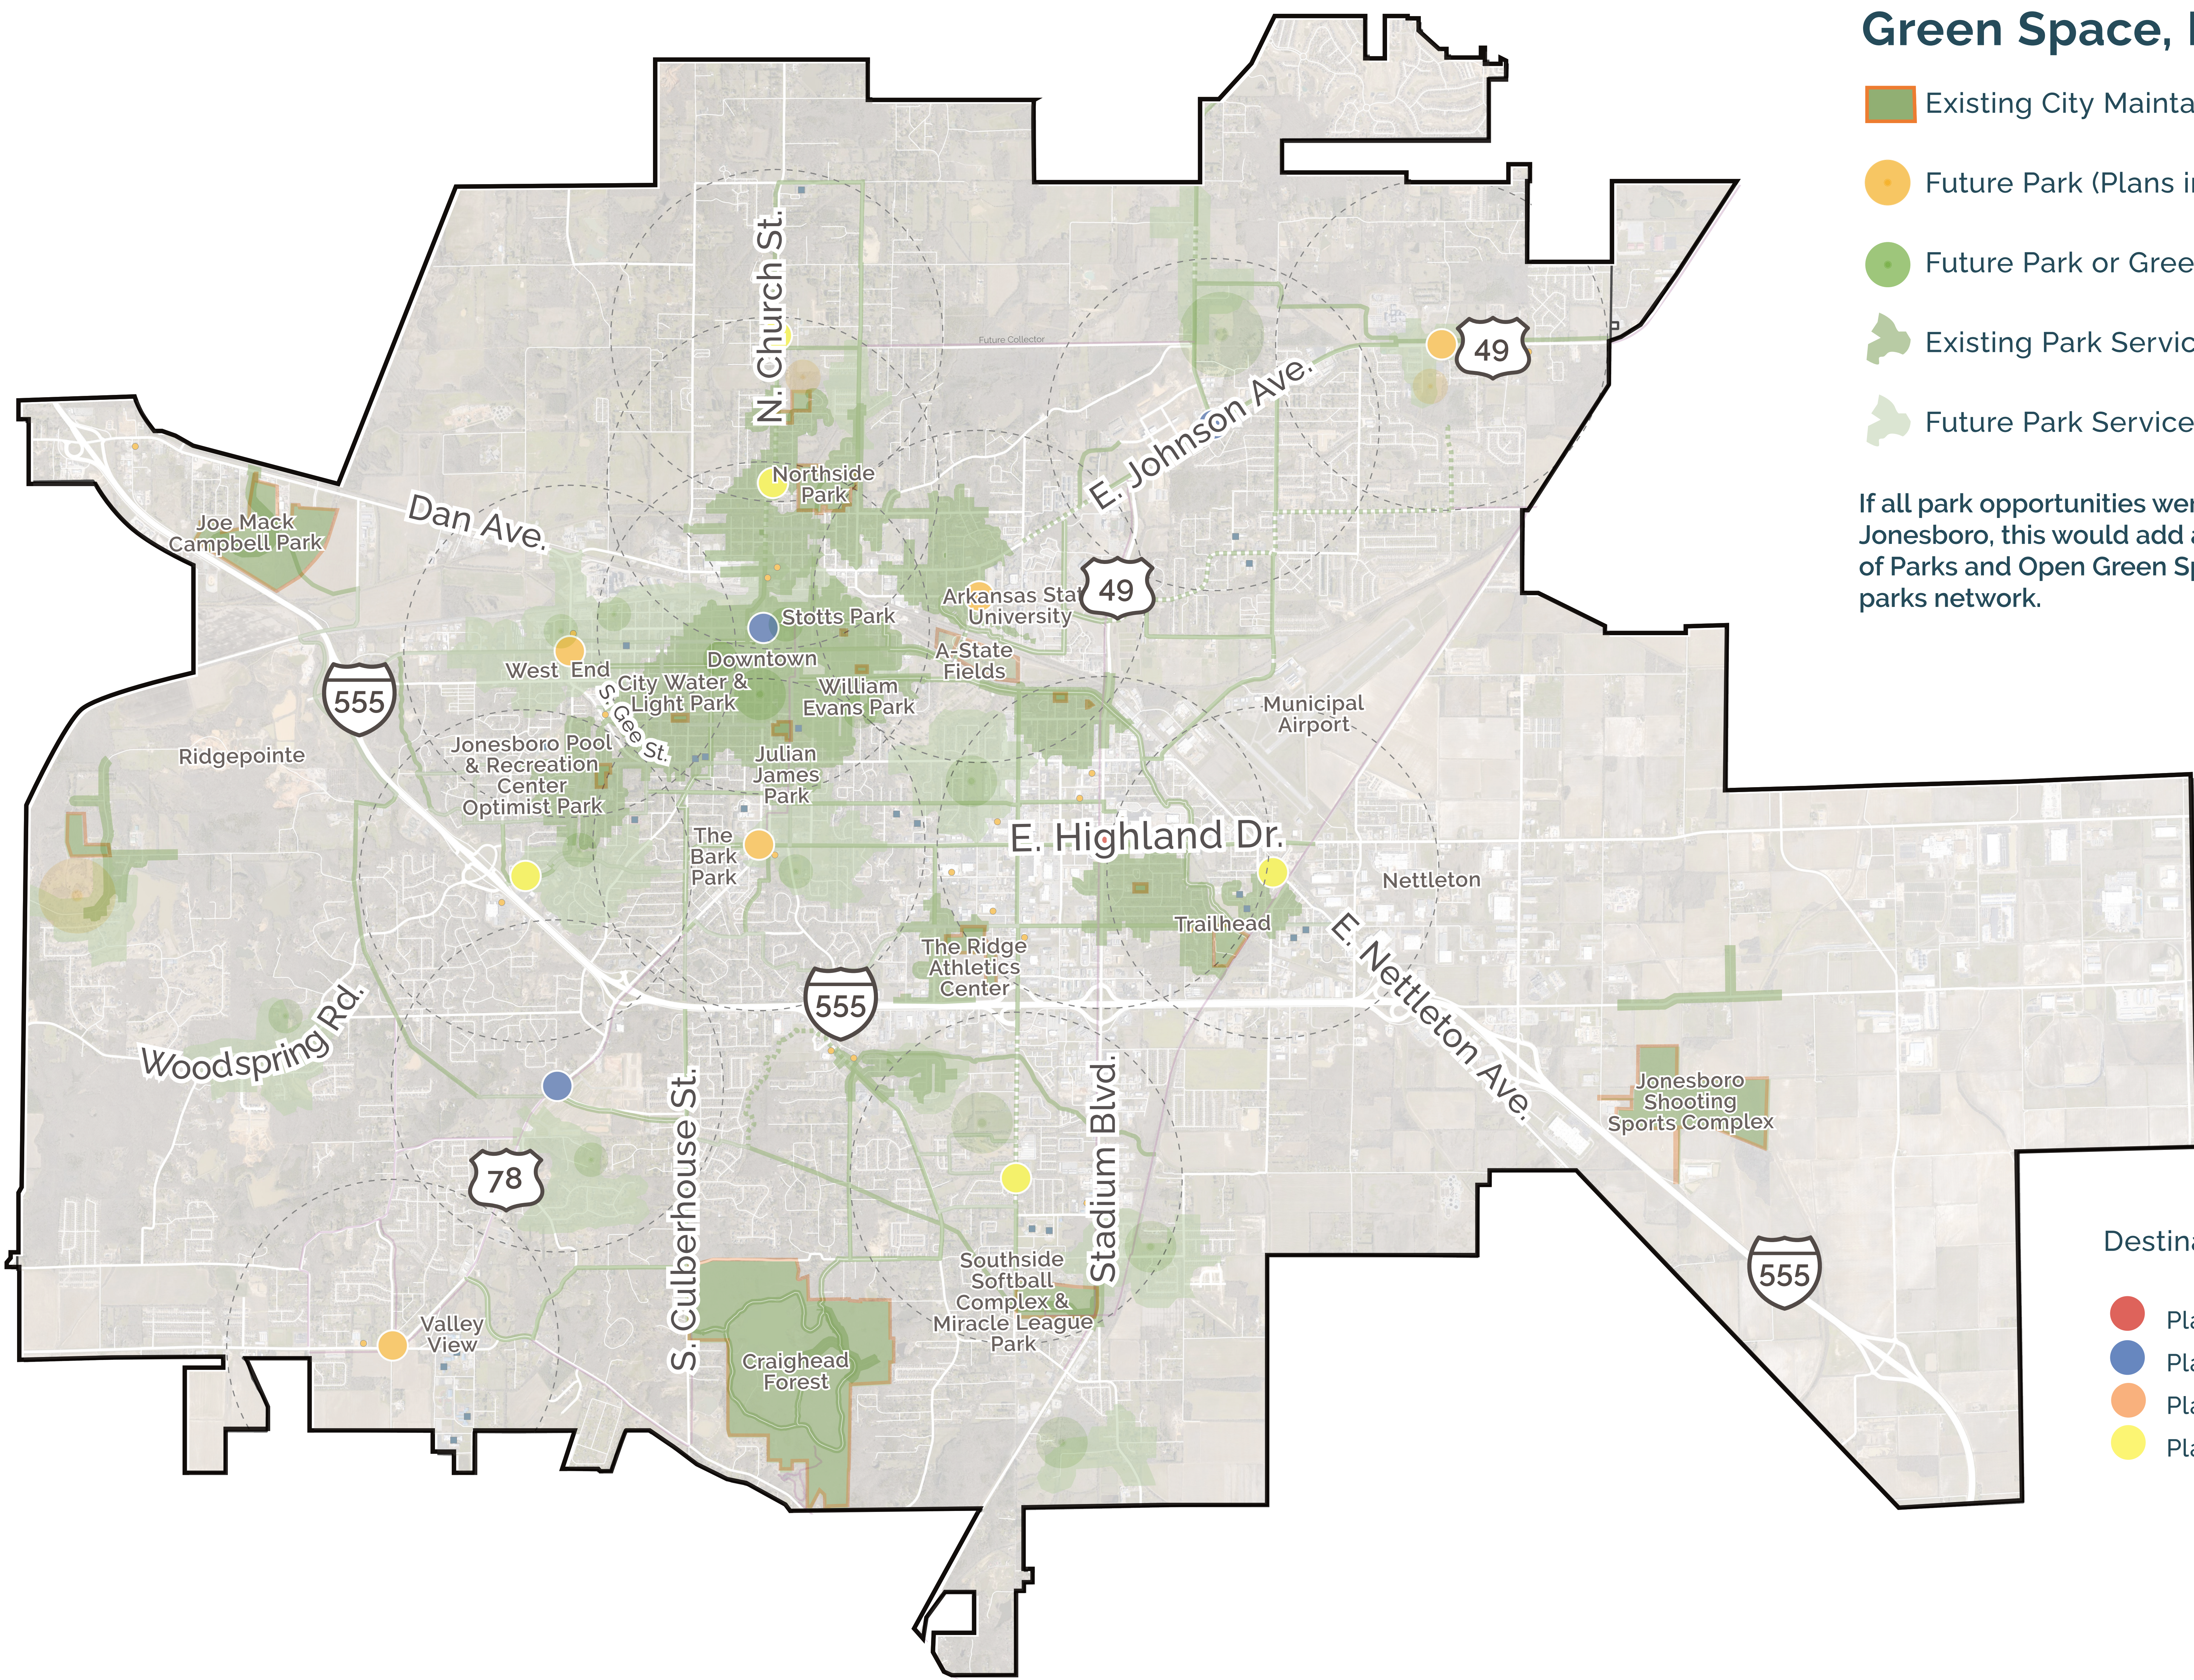

Current & Future Park Service Areas

Green Space, Parks, & Stormwater

- Existing City Maintained Park Site
- Future Park (Plans in Progress)
- Future Park or Green Space Opportunity
- Existing Park Service Area (10-minute walk)
- Future Park Service Area (10-minute walk)

If all park opportunities were executed by the City of Jonesboro, this would add an estimated 157 Acres of Parks and Open Green Space to the existing parks network.

Destinations

- Planned Regional Center
- Planned Community Center
- Planned Neighborhood Center
- Planned Neighborhood Node

NEW PARK TYPES

WHAT NEW ACTIVITIES DO YOU WANT IN JONESBORO'S PARKS?

PLAN JONESBORO

NATURE-ORIENTED

Interpretive / Boardwalks

Urban Natural Areas

Passive Open Spaces

Lakes & Trails