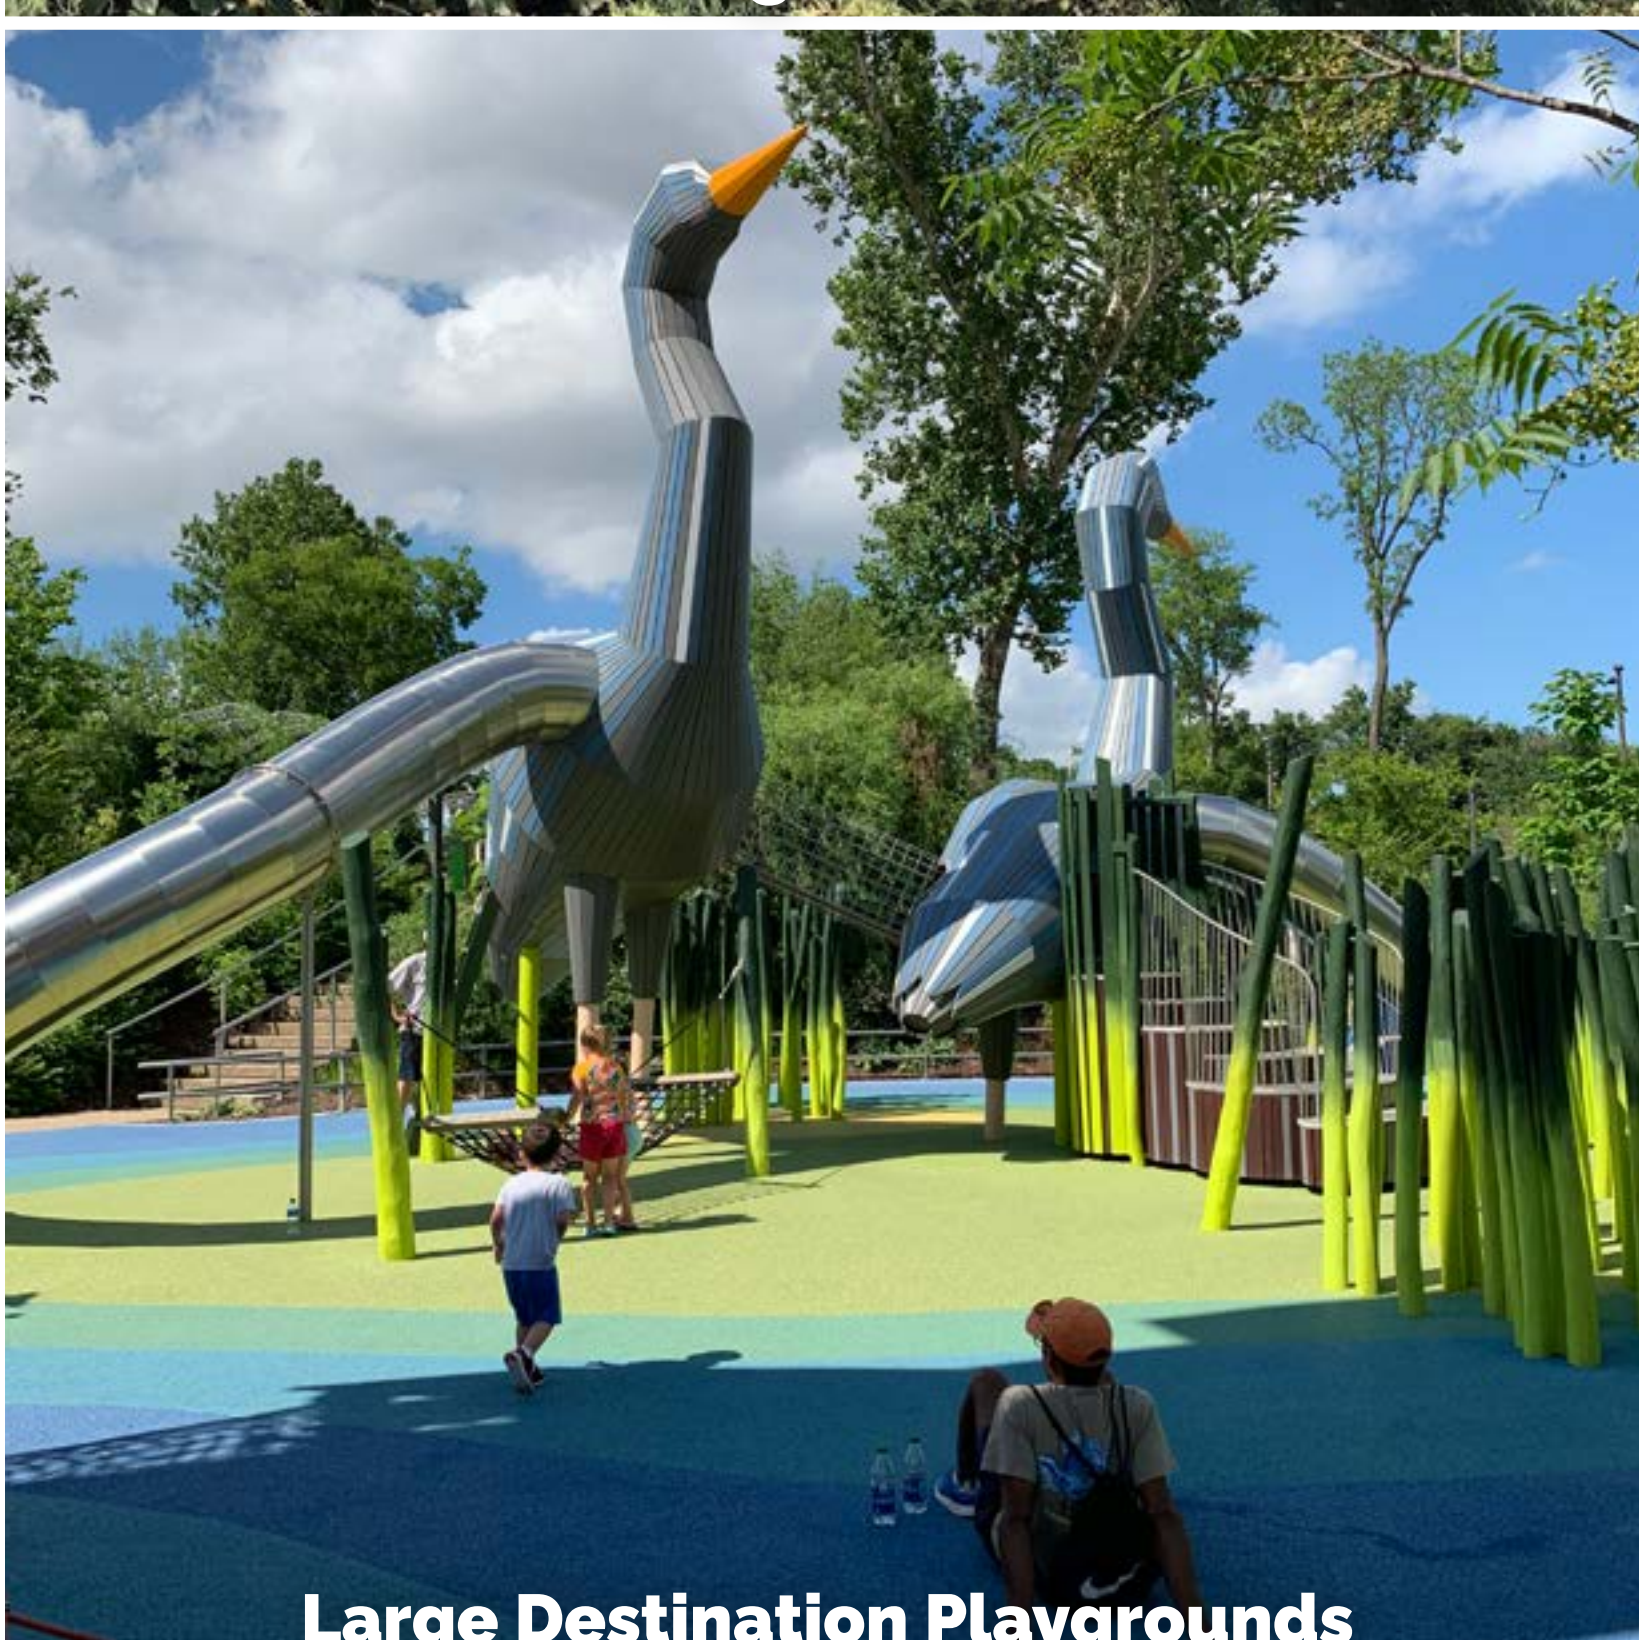

NEW PARK TYPES

WHAT NEW ACTIVITIES DO YOU WANT IN JONESBORO'S PARKS?

PLAN JONESBORO

NATURE-ORIENTED

Interpretive / Boardwalks

Urban Natural Areas

Passive Open Spaces

Lakes & Trails

Please place dots here to vote for Nature-Oriented Parks

ADVENTURE

Mountain Biking

Rock Climbing

Kayak Parks

Ropes Course

Please place dots here to vote for Adventure Parks

SPECIALIZED

Dog Parks

Bike Parks

Large Destination Playgrounds

Sports Parks

Please place dots here to vote for Specialized Parks

COMMUNITY GATHERING

Urban Pocket Parks / Small Performance Spaces

Food Truck Parks